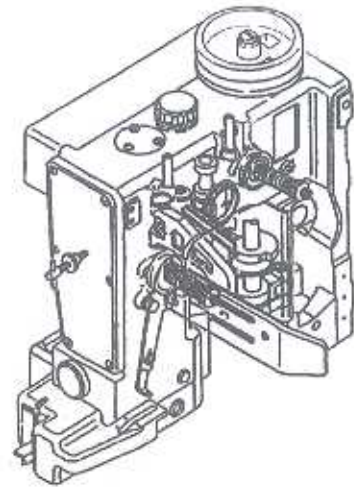

SÜRÜCÜ DİŞLİ AYNA PARÇALARI N980A - N980AC FEED DRIVING & THROAT PLATE PARTS N980A - N980AC

SURUCU DIŐLİ AYNA PARÇALARI N980A - N980AC
FEED DRIVING & THROAT PLATE PARTS N980A - N980AC

Ref No. ITEM	Parti No. Part No.	Tanıtımı / Description	Adet/Q'ty
1	9800701	Komple Eksantrik	Feed Drive Eccentric Asm.
3	9800647	İğne Bilya	Needle Bearing
4	9800704	İğne Bilya	Needle Bearing
5	9800705	Eksantrik Besleme Kavraması	Feed Rocker Eccentric
6	9800650	Vida	Screw
7	9800649	Vida	Screw
8	9800708	Burç	Bushing
9	9800709	Pul	Washer
10	9800710	Somun	Nut
11	9800711	Besleme Regulatorü	Feed Regulating Stud
12 @	9800712	Őaft Besleme Krankı	Feed Rocker Crank
13 @	9800507	Vida	Screw
14	9800714	Őaft Besleme Kavramı	Feed Rocker Shaft
15	9800611	Bilezik Seti	Set Collar
16	9800612	Vida	Screw
17 @	9800717	Besleme Hareket Kolu	Feed Rocker
19	9800638	Vida	Screw
20	9800646	İğne Bilyası	Needle Bearing
21 @	9800721	Besleme Őaft Kolu	Feed Bar Shaft
22 @	9800722	Besleme Kolu	Feed Bar
23	9800638	Vida	Screw
24	9800724	Vida	Screw
25 @	9800725	İğne Yönlendiricisi	Needle Guide
26 @	6001009	Vida	Screw
27	9800220	Vida	Screw
28	9800728	Besleme Krank Pimi	Feed Crank Link Pin
29	9800729	Besleme Krank Pimi Komple	Feed Crank Link Asm.
31	9800731	İğne Bilyası	Needle Bearing
32	9800646	İğne Bilyası	Needle Bearing
33	9800733	Eksantrik Kavraması Beslemesi	Feed Lift Eccentric
34	9800649	Vida	Screw
35	9800638	Vida	Screw
36 @	9800736	Besleme DiŐlisi	Feed Dog, Rear
37 @	9800737	Ön Besleme DiŐlisi	Feed Dog, Front
38	9800738	Vida	Screw
39	9800739	Somun	Nut
40 @	9800740	Otomatik DiŐli Plakası	Throat Plate For Automatic Feed
41	9800741	Vida	Screw
42 #	9800742	Besleme Hareket Kolu	Feed Rocker
43 #	9800743	Besleme Őaft Kolu	Feed Bar Shaft
44 #	9800744	Besleme Kolu	Feed Bar
46 #	9800746	Plaka Yivli	Throat Plate
47 #	9800747	İğne Yönlendiricisi	Needle Guide
48 #	6001009	Vida	Screw
49 #	9800749	Besleme DiŐli	Feed Dog

FOR N980A
@ FOR N980AC