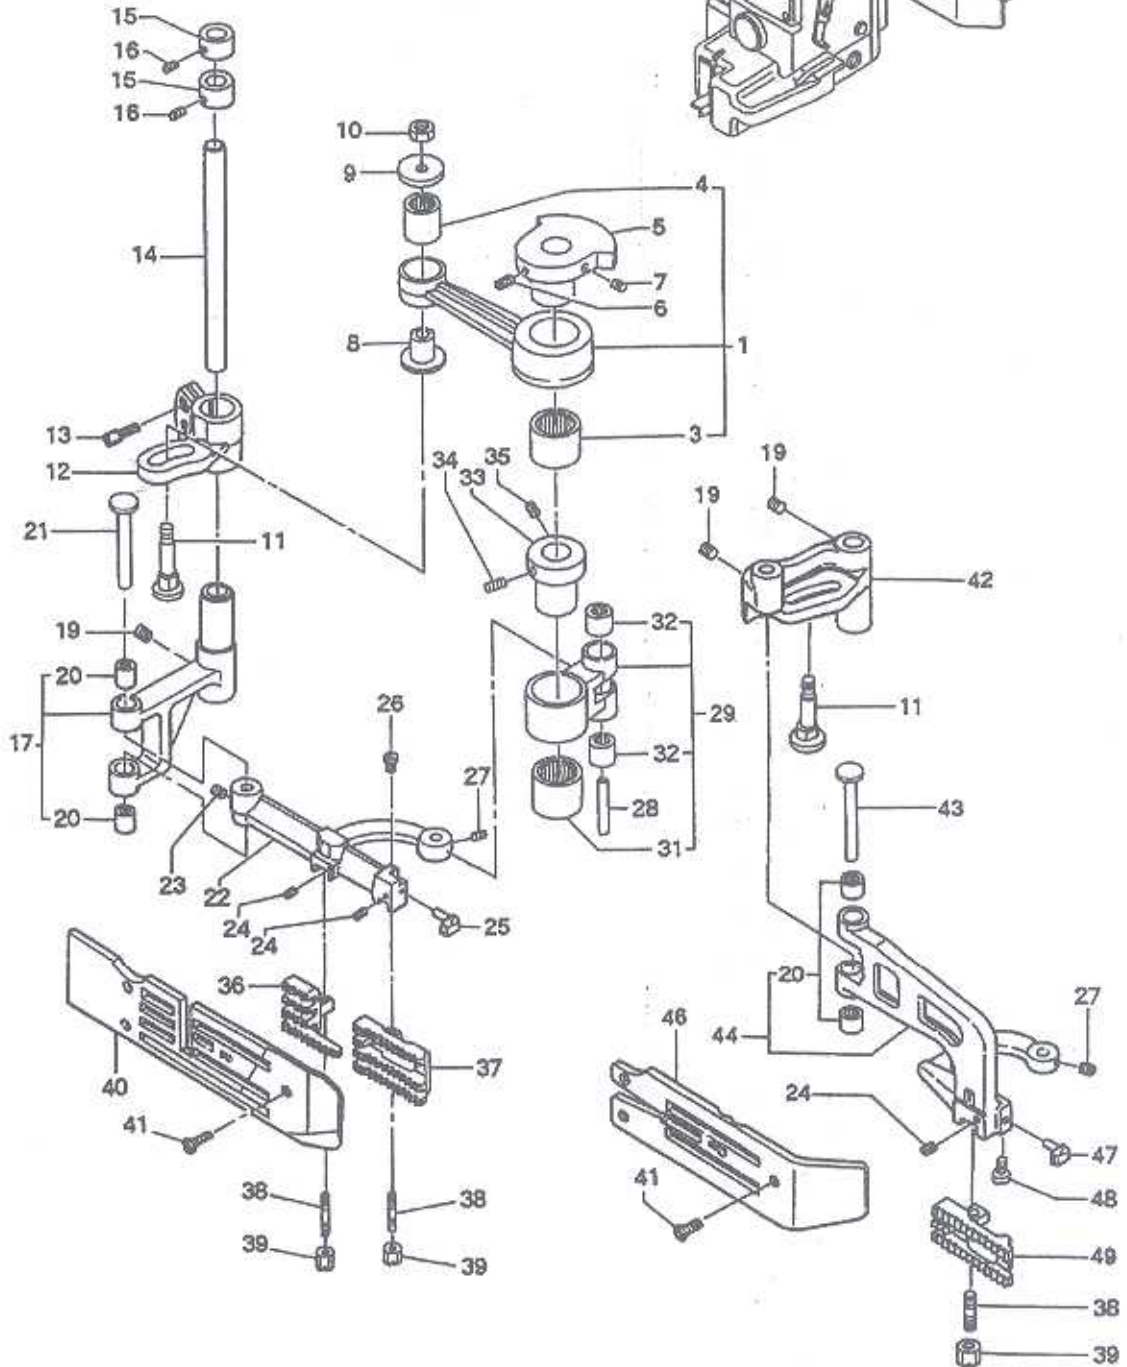

SÜRÜCÜ DİŞLİ AYNA PARÇALARI N980A - N980AC FEED DRIVING & THROAT PLATE PARTS N980A - N980AC

SURUCU DIŐLİ AYNA PARÇALARI N980A - N980AC
FEED DRIVING & THROAT PLATE PARTS N980A - N980AC

Ref No. ITEM	Parti No. Part No.	Tanıtımı / Description	Adet/Q'ty
1	9800701	Komple Eksantrik	Feed Drive Eccentric Asm.
3	9800647	İğne Bilya	Needle Bearing
4	9800704	İğne Bilya	Needle Bearing
5	9800705	Eksantrik Besleme Kavraması	Feed Rocker Eccentric
6	9800650	Vida	Screw
7	9800649	Vida	Screw
8	9800708	Burç	Bushing
9	9800709	Pul	Washer
10	9800710	Somun	Nut
11	9800711	Besleme Regulatorü	Feed Regulating Stud
12 @	9800712	Őaft Besleme Krankı	Feed Rocker Crank
13 @	9800507	Vida	Screw
14	9800714	Őaft Besleme Kavramı	Feed Rocker Shaft
15	9800611	Bilezik Seti	Set Collar
16	9800612	Vida	Screw
17 @	9800717	Besleme Hareket Kolu	Feed Rocker
19	9800638	Vida	Screw
20	9800646	İğne Bilyası	Needle Bearing
21 @	9800721	Besleme Őaft Kolu	Feed Bar Shaft
22 @	9800722	Besleme Kolu	Feed Bar
23	9800638	Vida	Screw
24	9800724	Vida	Screw
25 @	9800725	İğne Yönlendiricisi	Needle Guide
26 @	6001009	Vida	Screw
27	9800220	Vida	Screw
28	9800728	Besleme Krank Pimi	Feed Crank Link Pin
29	9800729	Besleme Krank Pimi Komple	Feed Crank Link Asm.
31	9800731	İğne Bilyası	Needle Bearing
32	9800646	İğne Bilyası	Needle Bearing
33	9800733	Eksantrik Kavraması Beslemesi	Feed Lift Eccentric
34	9800649	Vida	Screw
35	9800638	Vida	Screw
36 @	9800736	Besleme DiŐlisi	Feed Dog, Rear
37 @	9800737	Ön Besleme DiŐlisi	Feed Dog, Front
38	9800738	Vida	Screw
39	9800739	Somun	Nut
40 @	9800740	Otomatik DiŐli Plakası	Throat Plate For Automatic Feed
41	9800741	Vida	Screw
42 #	9800742	Besleme Hareket Kolu	Feed Rocker
43 #	9800743	Besleme Őaft Kolu	Feed Bar Shaft
44 #	9800744	Besleme Kolu	Feed Bar
46 #	9800746	Plaka Yivli	Throat Plate
47 #	9800747	İğne Yönlendiricisi	Needle Guide
48 #	6001009	Vida	Screw
49 #	9800749	Besleme DiŐli	Feed Dog

FOR N980A
@ FOR N980AC